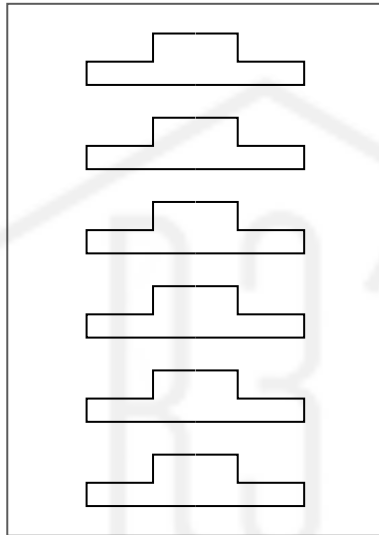

MANDALORIAN HELMET BASE BUILD TEMPLATE

Use 2mm foam

Rear Recessed panel detail

MANDALORIAN HELMET BASE BUILD TEMPLATE

Ear pieces to be glued centrally over seam.

A curved arrow points from the text to the bottom edge of the trapezoidal shape, specifically to the area between the second and third tick marks from the left.