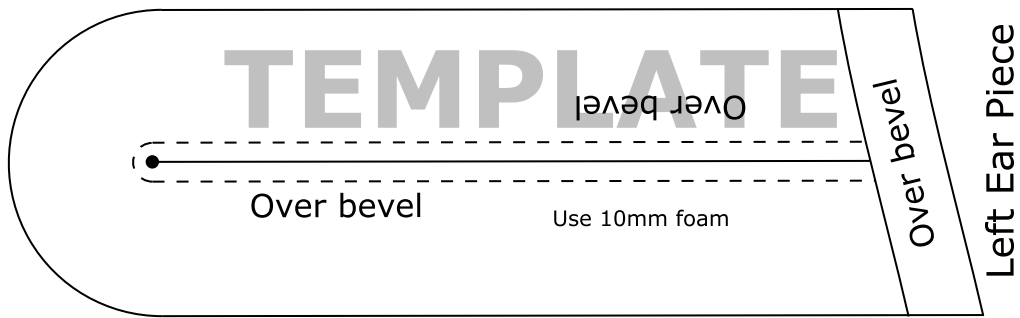

MANDALORIAN HELMET BASE BUILD TEMPLATE

Use 2mm foam

Rear Recessed panel detail

MANDALORIAN HELMET BASE BUILD TEMPLATE

Ear pieces to be glued centrally over seam.

A curved arrow points from the text to the bottom edge of the trapezoidal shape, specifically to the area between the second and third tick marks from the left.