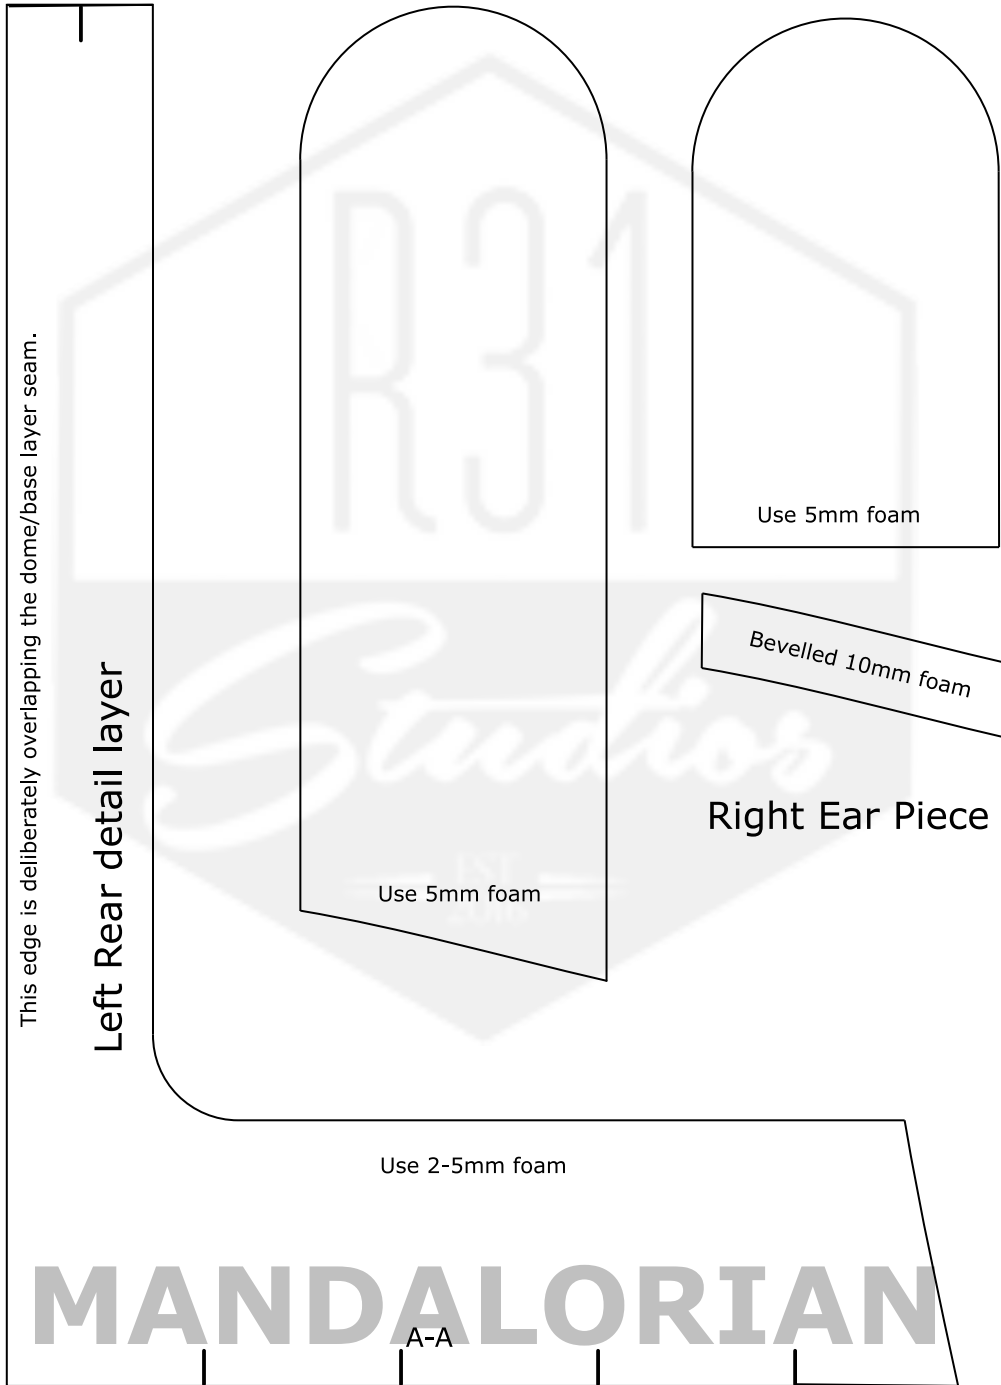

MANDALORIAN HELMET BASE BUILD TEMPLATE

Use 2mm foam

Rear Recessed panel detail

MANDALORIAN HELMET BASE BUILD TEMPLATE

Ear pieces to be glued centrally over seam.

A curved arrow points from the text to the bottom edge of the trapezoidal shape, specifically to the area between the second and third tick marks from the left.