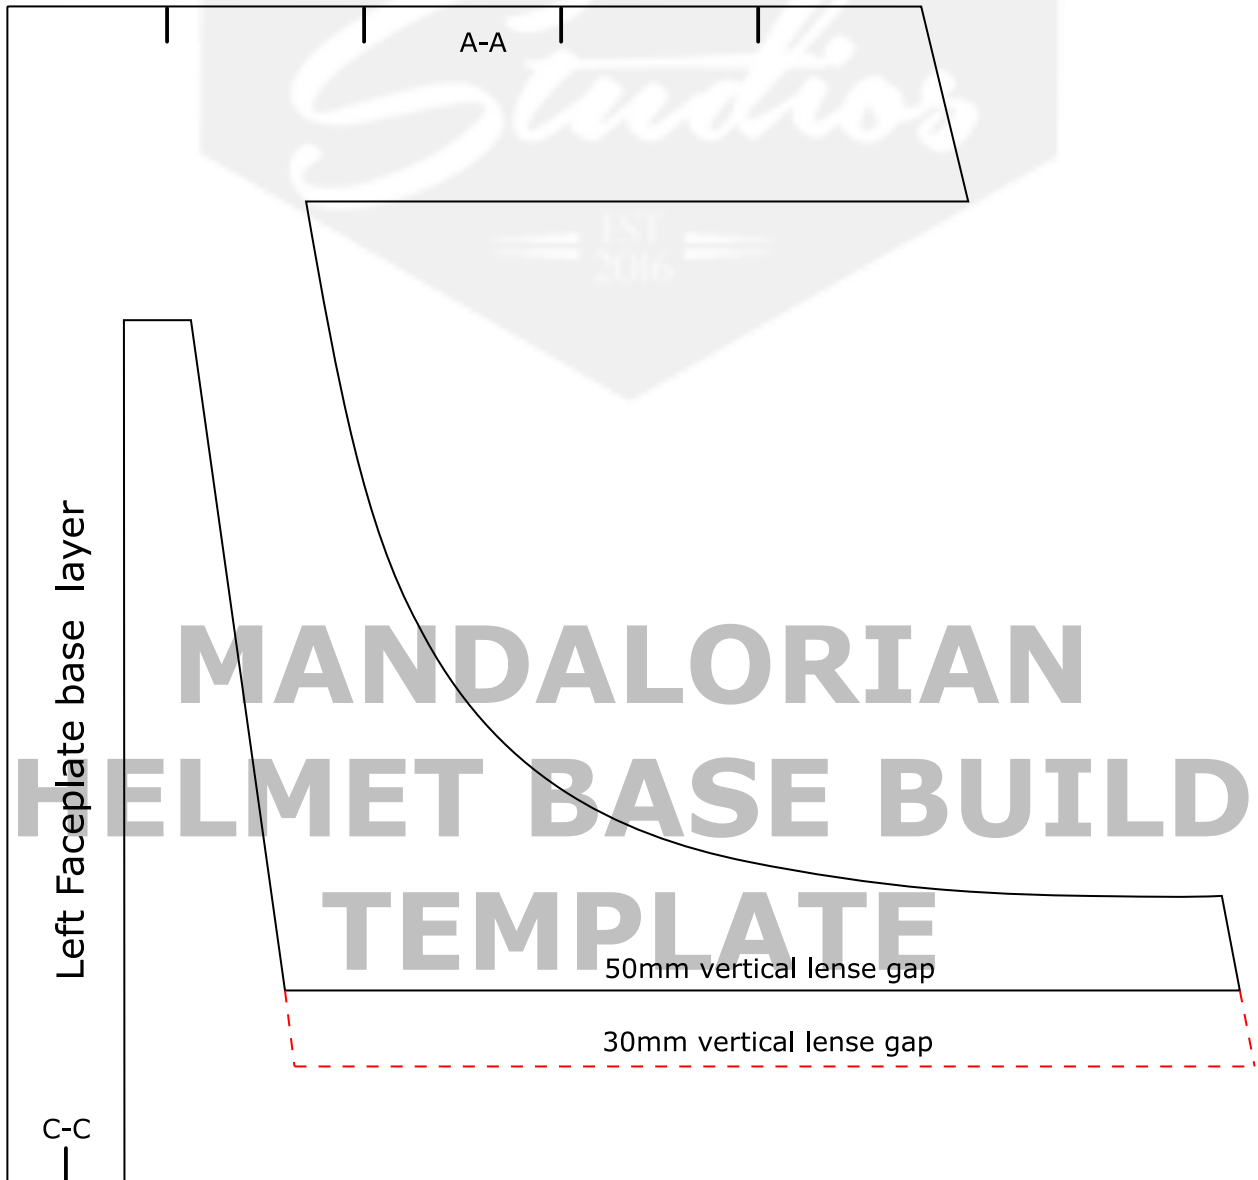

MANDALORIAN HELMET BASE BUILD TEMPLATE

Use 2mm foam

Rear Recessed panel detail

MANDALORIAN HELMET BASE BUILD TEMPLATE

Ear pieces to be glued centrally over seam.

A curved arrow points from the text to the bottom edge of the trapezoidal shape, specifically to the area between the second and third tick marks from the left.