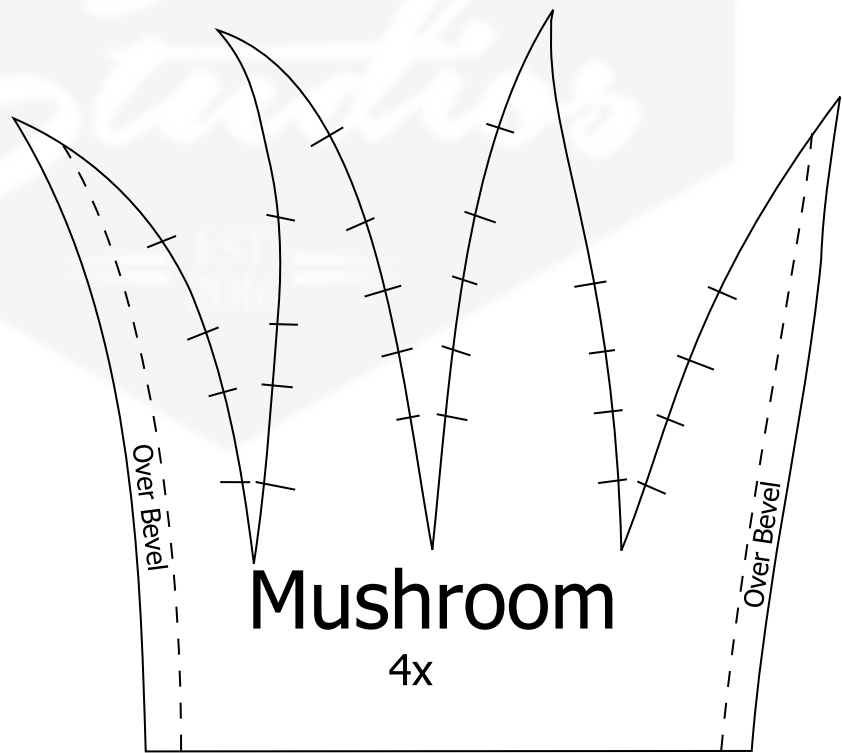

The band to base of Crown is 1/2 of a 15mm foam dowel or use 5mm foam 28cm in length.

The spheres on the crown and mushroom are 20mm foam spheres.

Crown
1x Regular
1x Flipped

Spots
4x

Mushroom
4x

 Over bevel  Under bevel