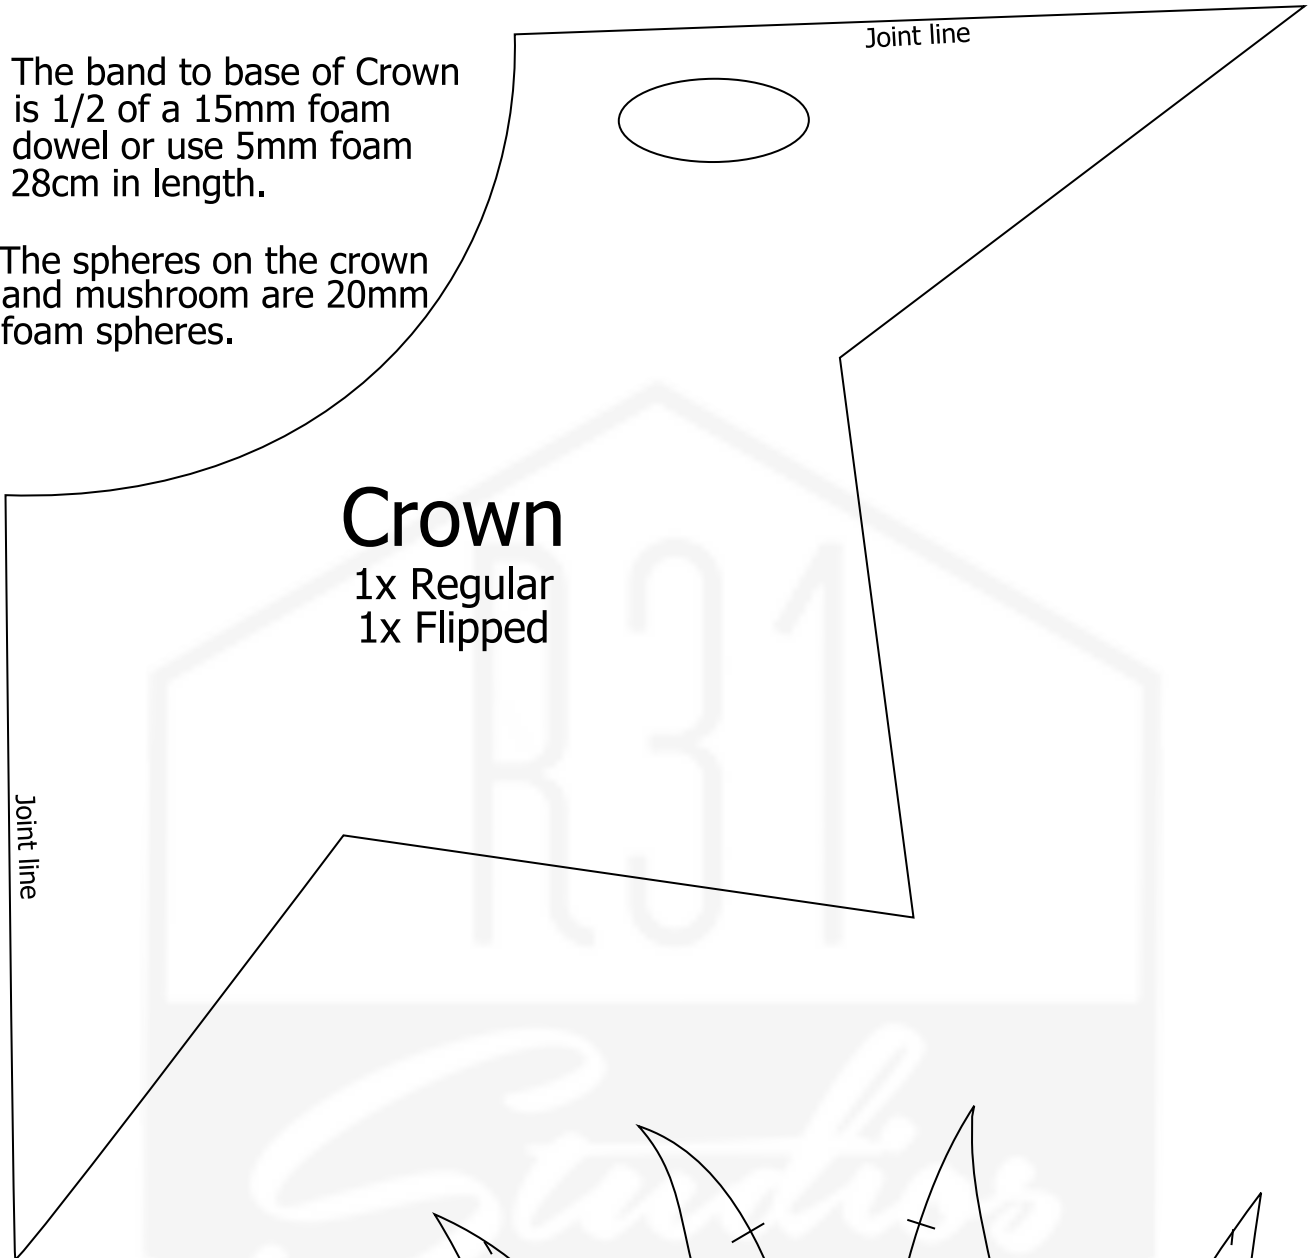

The band to base of Crown is 1/2 of a 15mm foam dowel or use 5mm foam 28cm in length.

The spheres on the crown and mushroom are 20mm foam spheres.

Crown
1x Regular
1x Flipped

Spots
4x

Mushroom
4x

 Over bevel  Under bevel